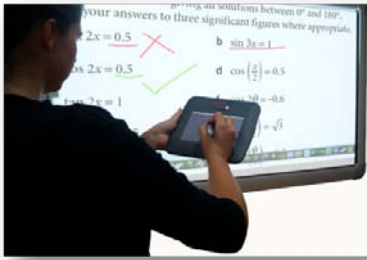

Wireless Tablet